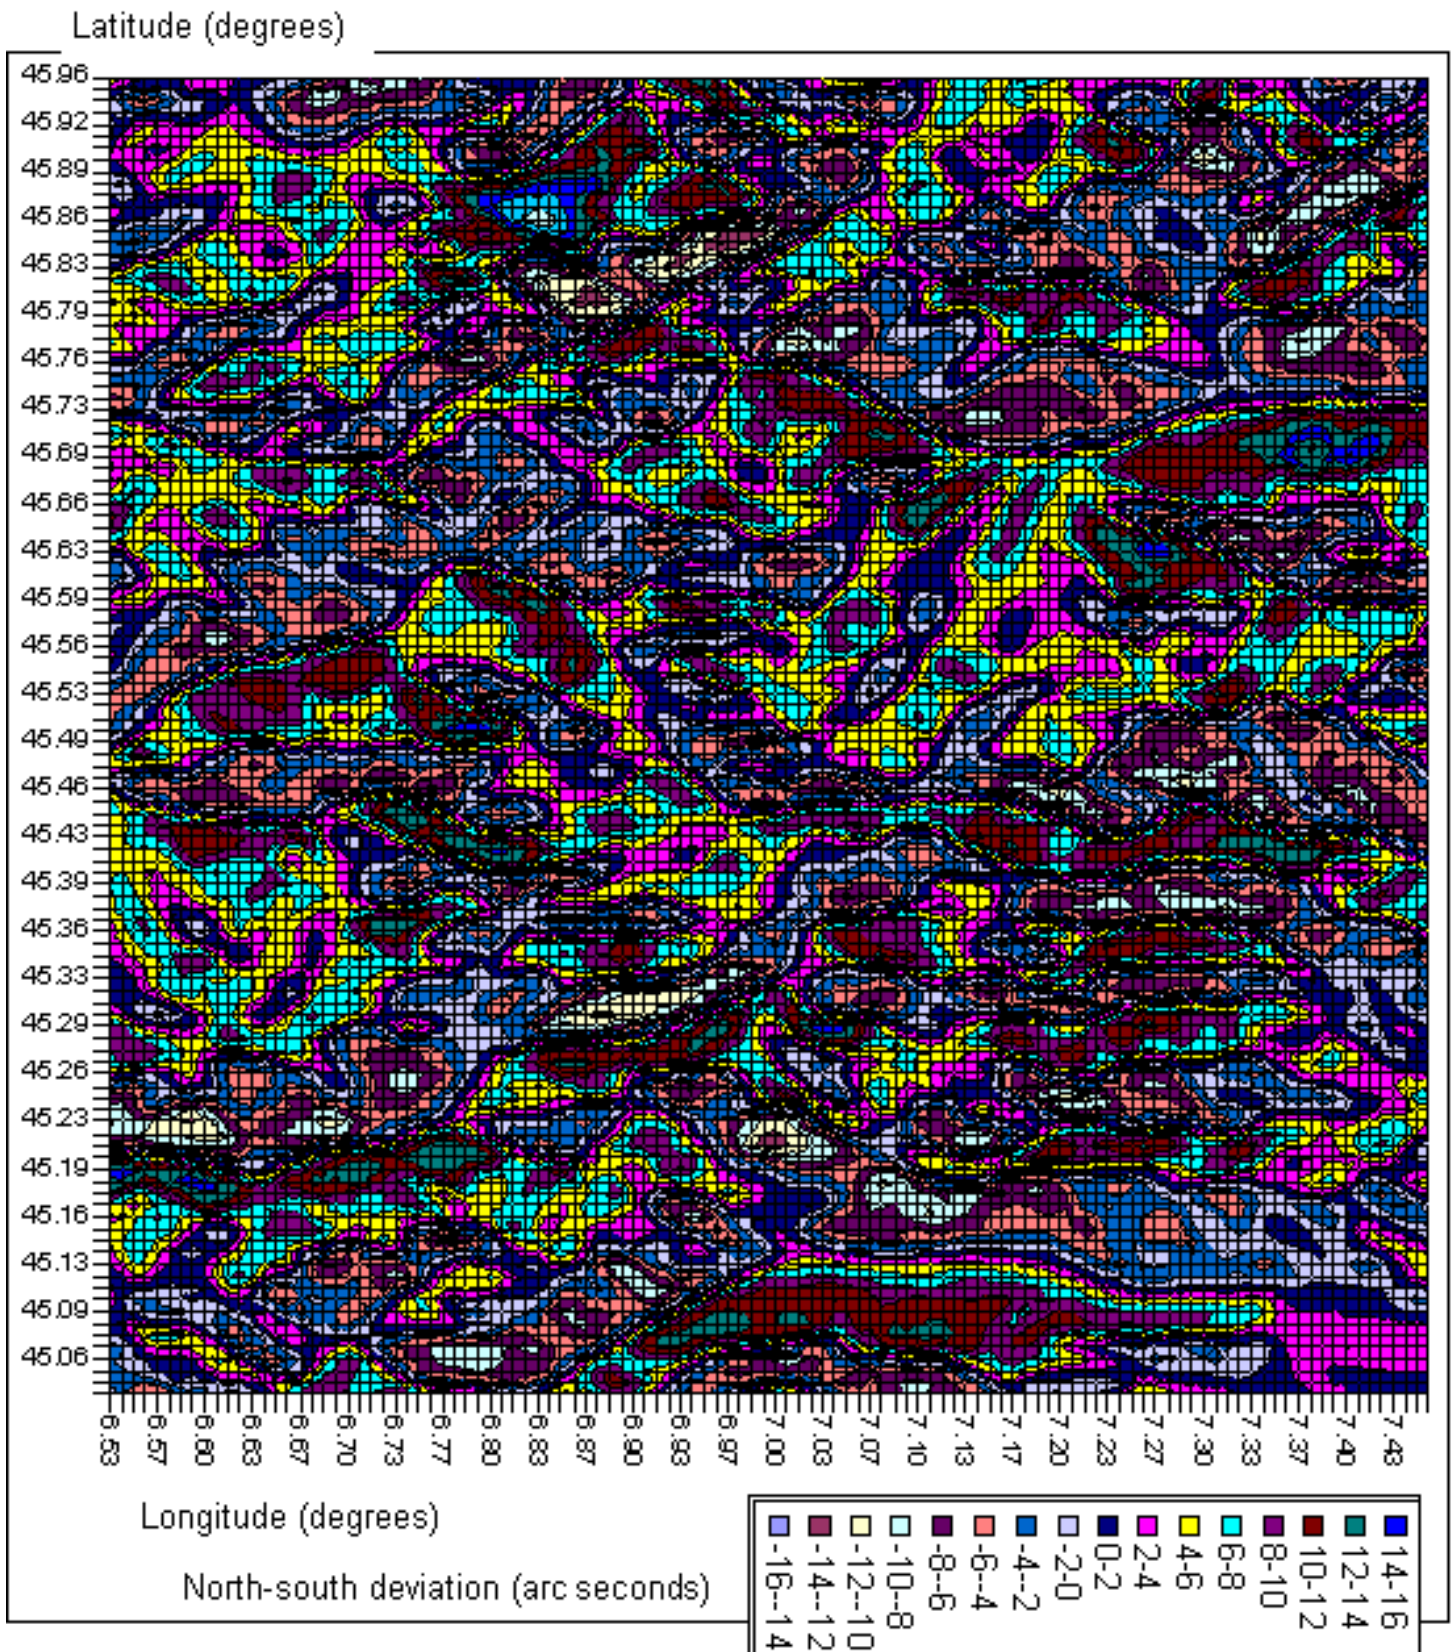

Block – Mt Blanc

Mt Blanc Block north-south topographic-isostatic deviation contours